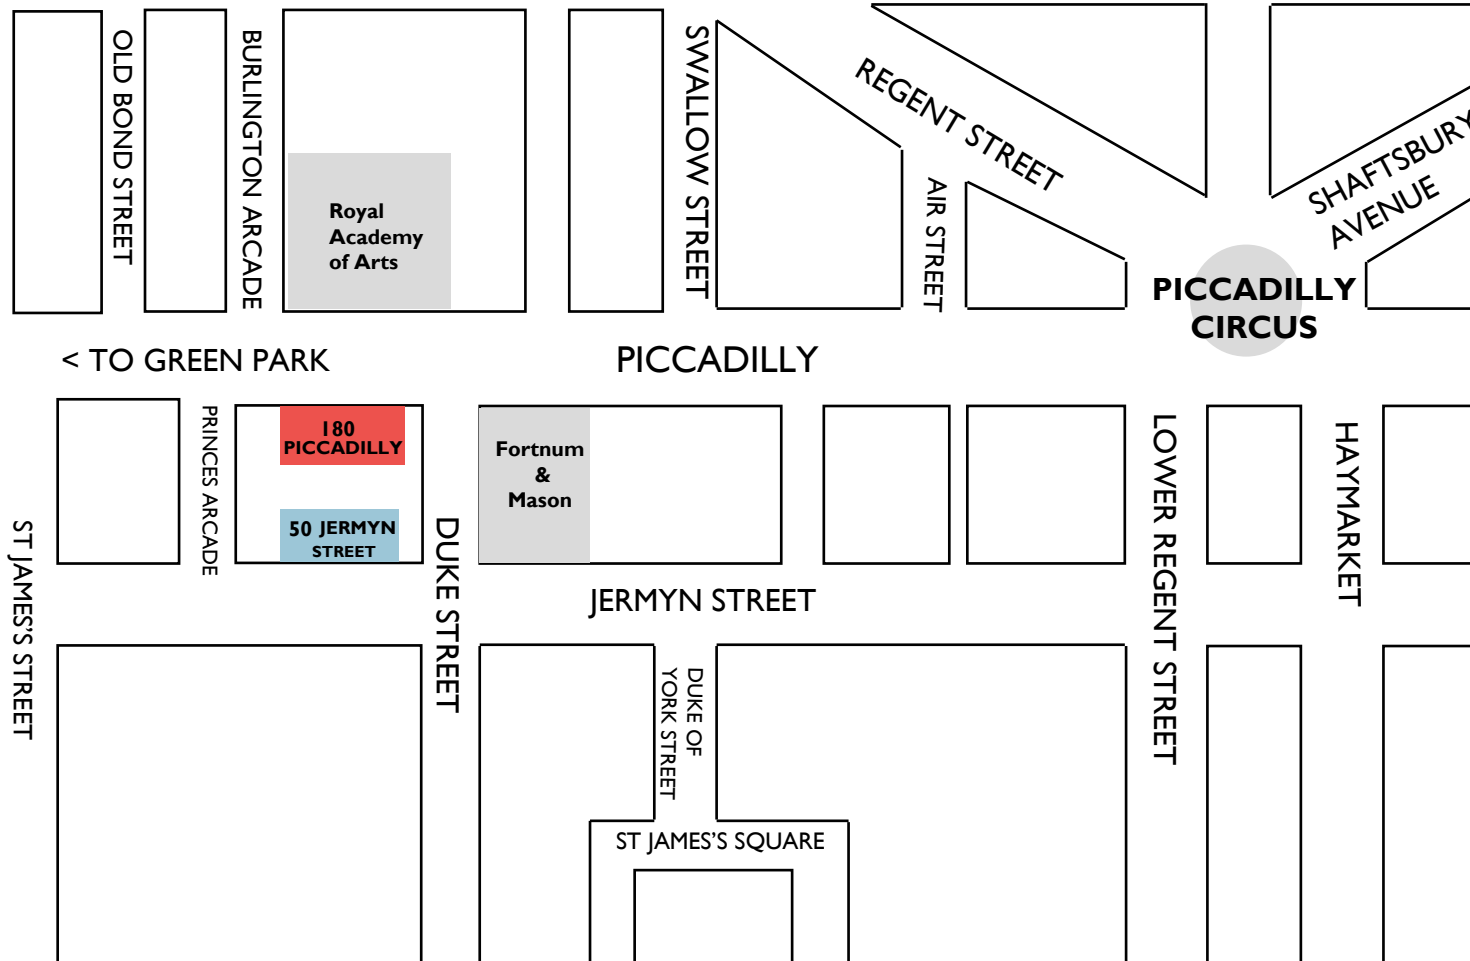

DIRECTIONS TO 180 PICCADILLY

180 Piccadilly
W1J 9HF

By Tube -
Take 'South Side' exit from Piccadilly Circus. Walk 300m down Piccadilly. Located adjacent to Fortnum & Mason.

By Tube -
Exit from Green Park. Turn Right & walk 300m down Piccadilly. Located opposite The Royal Academy.

By Car -
Parking facilities available onsite. Alternative: St. James's Square.

50 Jermyn Street
SW1Y 6LX